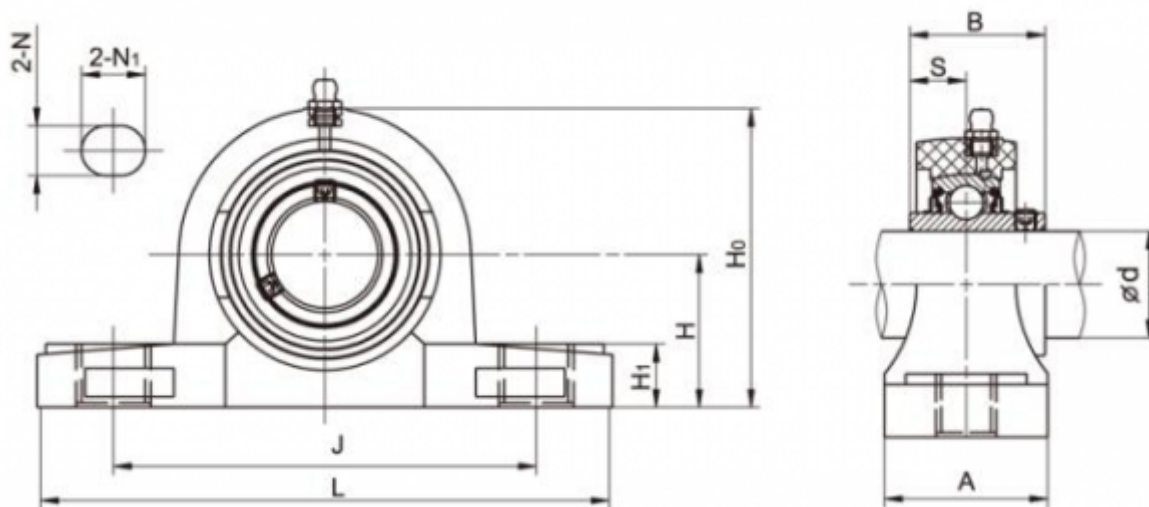

Data Sheet

Article number: 54810622012

Description: Pillow block TP-SUCP201 LDK f/shaft dia.12 mm
Insert stainless, house white thermopl.

Measures

A = 38	L = 127
B = 31	N = 11
Bolt = M10	N1 = 14
d = 12	S = 12.7
H = 33.3	
H0 = 65.5	
H1 = 15	
J = 95	